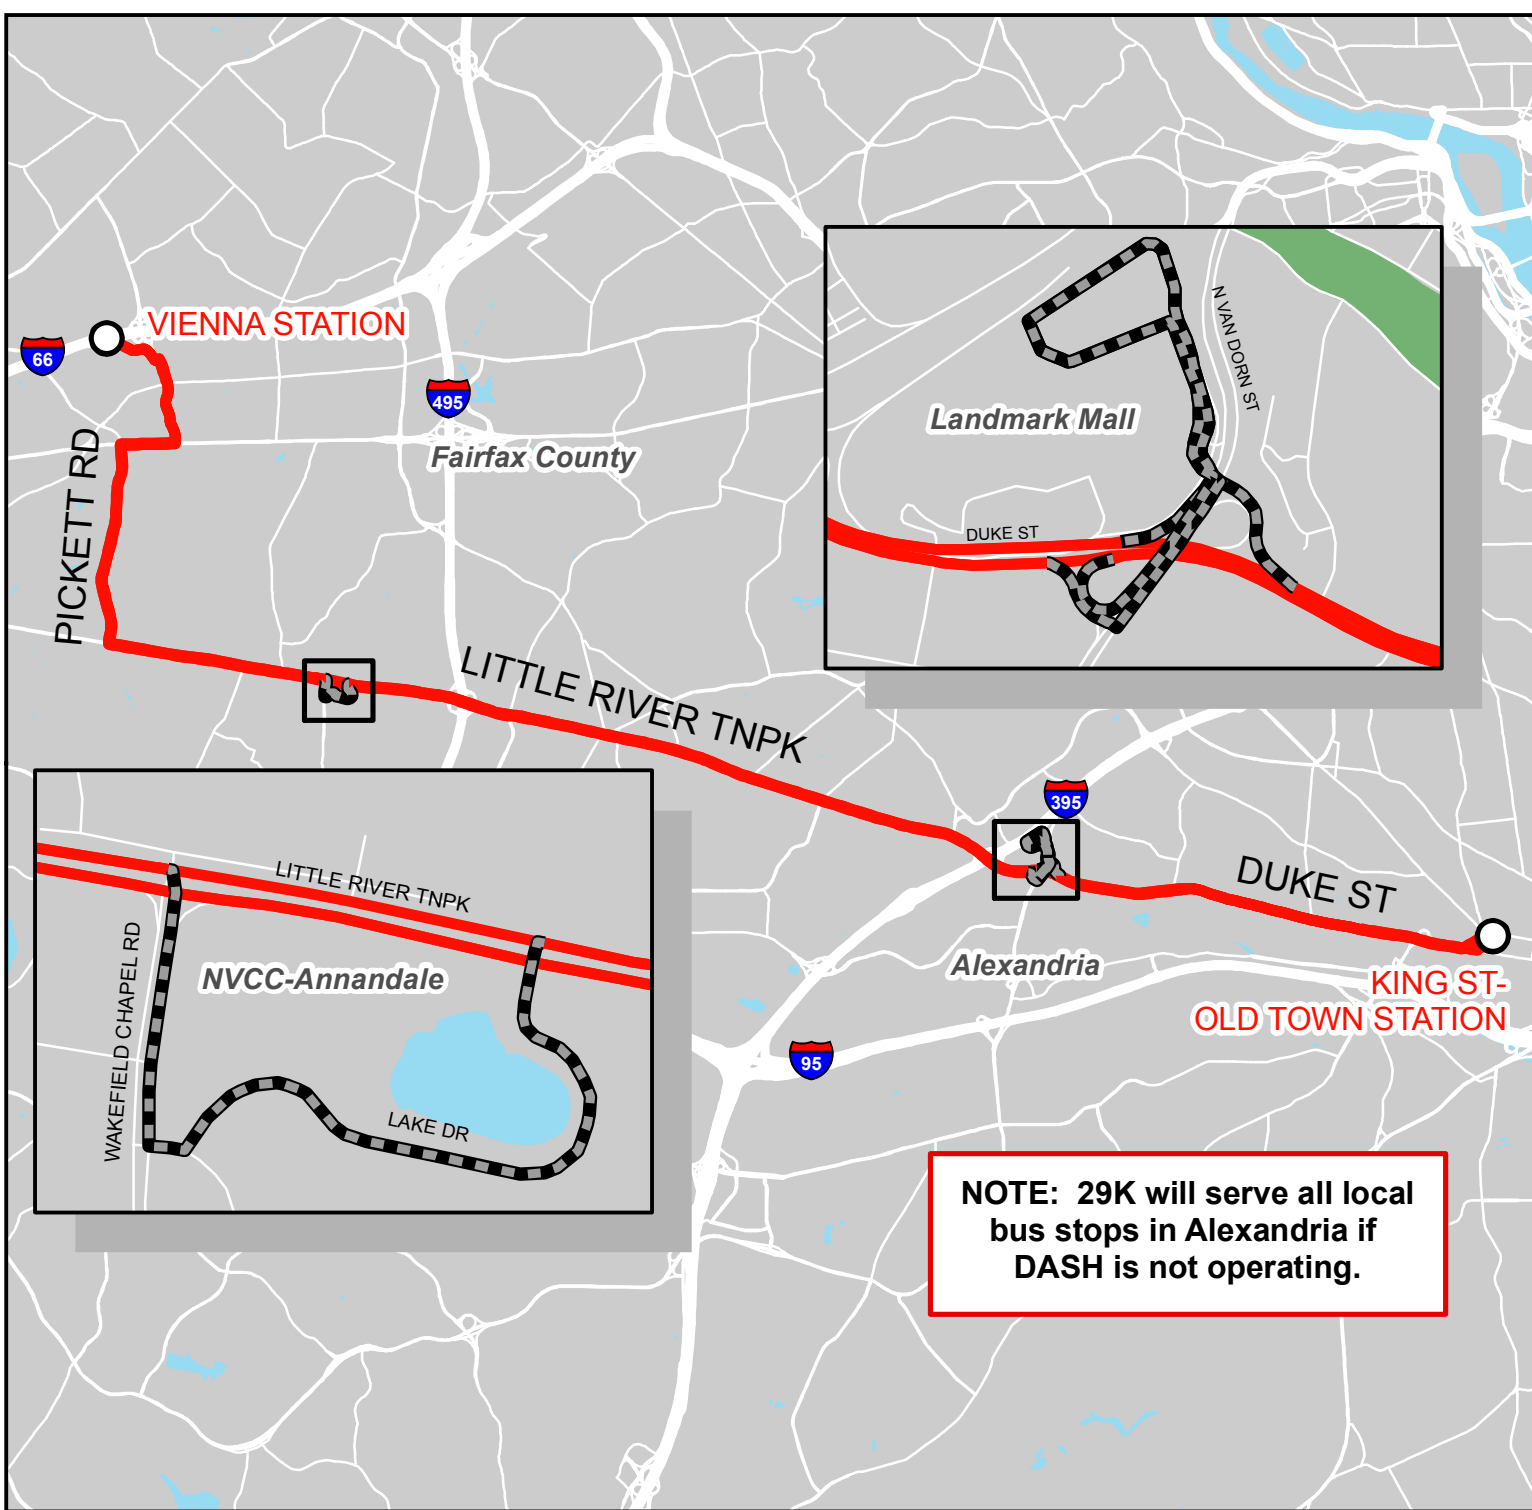

# Metrobus Snow Detour Map

**29K**

Alexandria-Fairfax Line

**MODERATE & SEVERE SNOW DETOUR**

## Legend

Metrorail Stations

— 29K Snow Routing

▬ Not Served During Snow

0 1 2 Miles

WINTER 2023-2024

**NOTE: 29K will serve all local bus stops in Alexandria if DASH is not operating.**